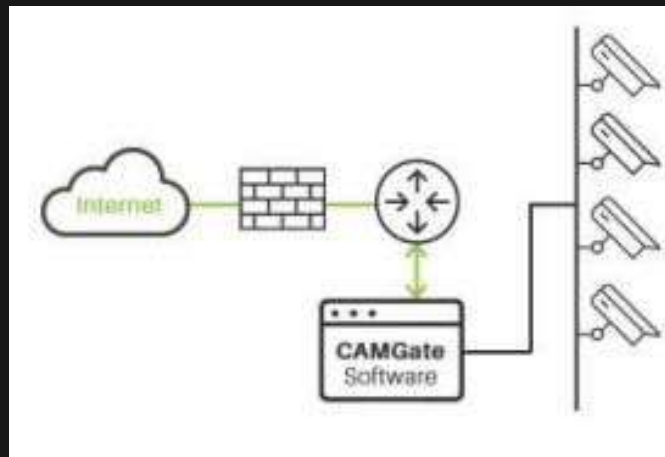

With remote management we want to help reduce truck rolls for the lifetime of the system. That requires control over power & network.

"The IPTECHVIEW system provides secure **cloud managed routers** and **PoE switches & routers** to really make remote management a reality. Now remote power cycling and VLAN changes have become a no brainer."

Shipped IPTECHVIEW-Ready, plug-in and manage remotely.

- Cloud-managed
- Reliable PoE
- IP camera integration
- Plug & Play

The demand for outdoor cameras is growing. Need cameras but no Internet?

IPTECHVIEW created the perfect LTE Modem for IP cameras that includes 4 port POE+ and cloud management of the modem and the power ports through the platform.

An LTE router made for IP camera projects. Includes PoE and WiFi AP

How to manage devices that are not IPTECHVIEW-Ready?

IPTECHVIEW offers solutions to empower partners to access, manage and monitor the health of almost anything and to ensure the cyber security of remote devices.

- Phones
- Cameras
- Printers
- PCs
- Network Equipment

With the IPT-Sec-Gate securely and remotely manage and monitor anything that has a web interface.

Integrate existing non cloud-direct cameras to IPTECHVIEW **cyber-secure** legacy cameras behind a two-way network protection.