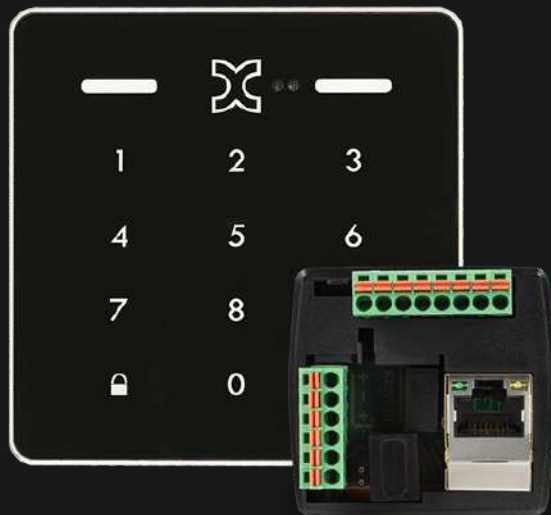

Keypad and cloud controller for new or existing strikes and mag-locks